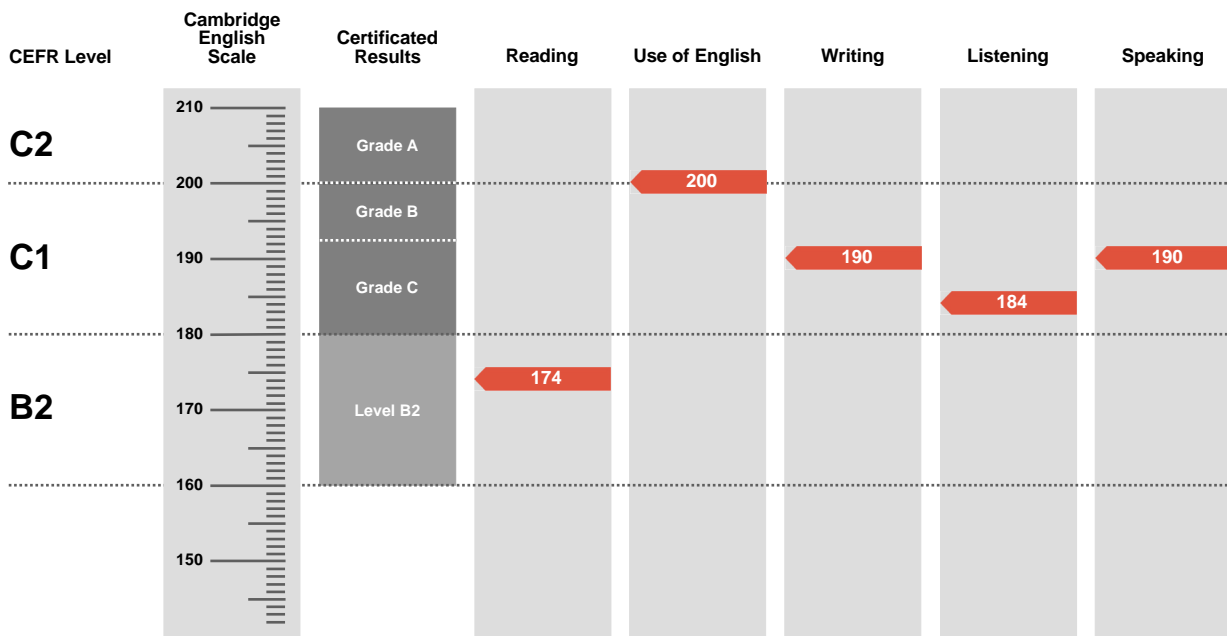

Overall Score

188

CEFR Level

C1

Advanced is an examination targeted at Level C1 in the Council of Europe's Common European Framework of Reference.

Candidates achieving Grade A (between 200 and 210 on the Cambridge English Scale) receive a certificate stating that they have demonstrated ability at Level C2. Candidates achieving Grade B or Grade C (between 180 and 199 on the Cambridge English Scale) receive a certificate at Level C1.

Candidates whose performance is below Level C1, but falls within Level B2 (between 160 and 179 on the Cambridge English Scale), receive a certificate stating that they have demonstrated ability at Level B2.